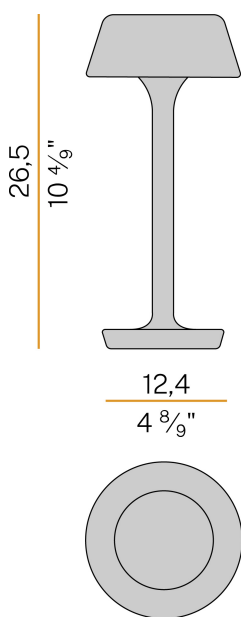

Technical drawing